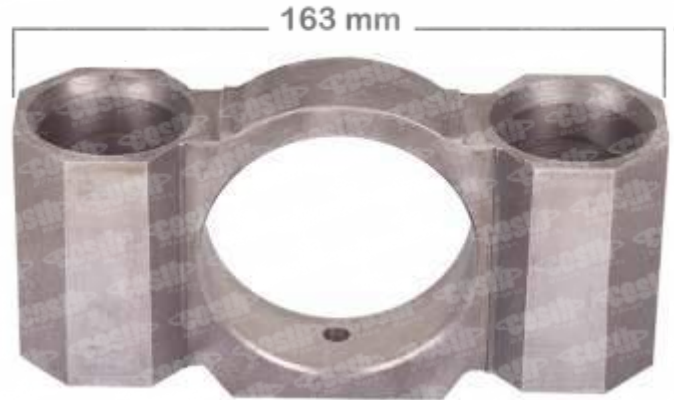

60- 2194 Dx.195

Kaliper Köprü Bağlantısı
Caliper Bridge Assembly