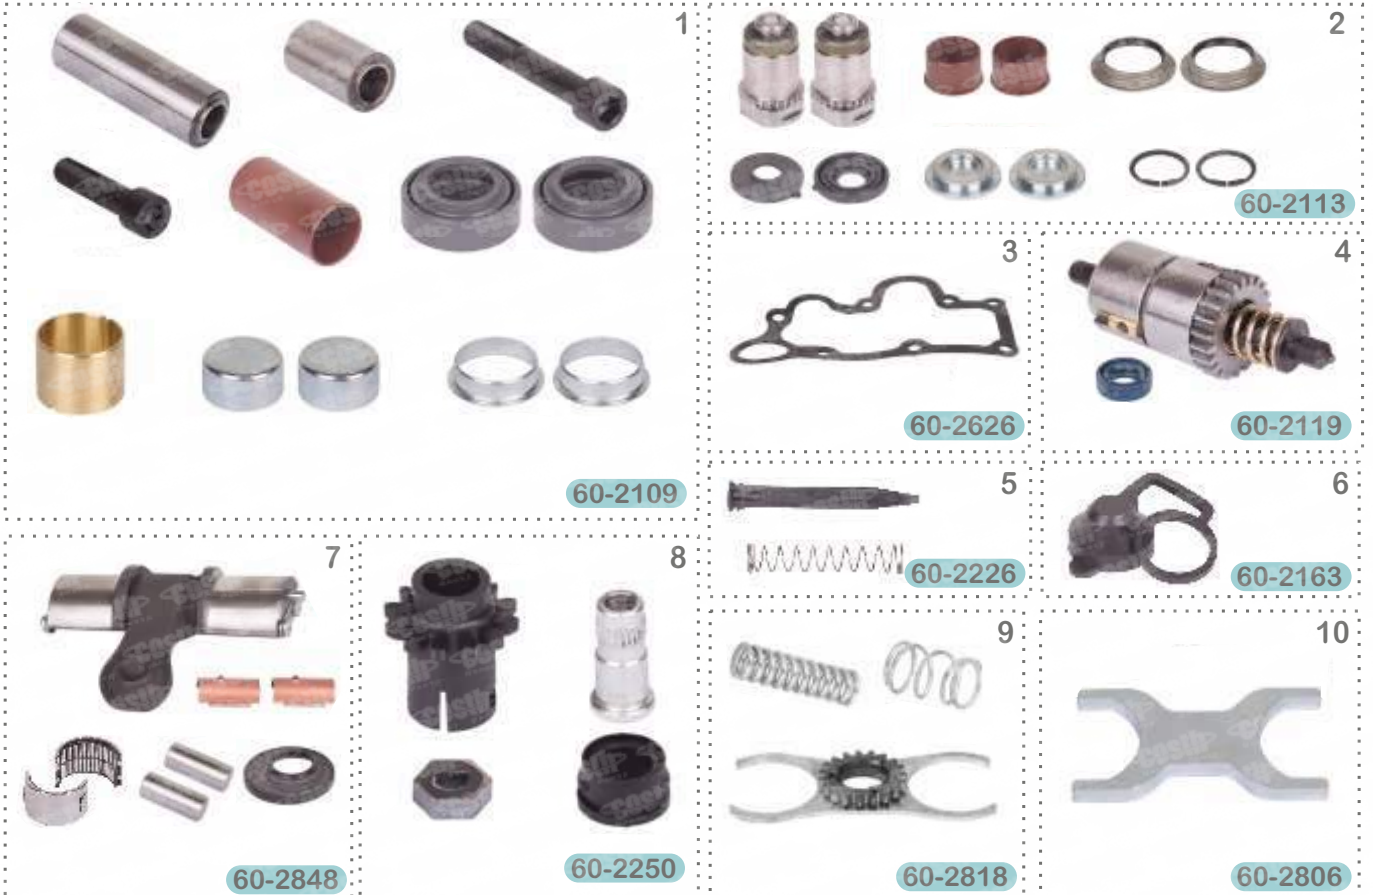

CST 2030 / C/LE DUCO REPAIR SET (LEFT)