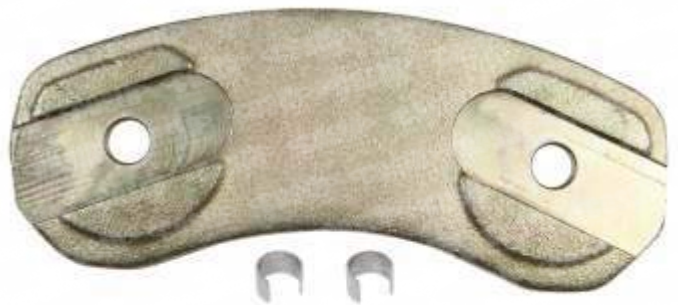

80-4003 Mark II-III (2-3)

Kaliper Balata Tutucusu
Caliper Push Plate