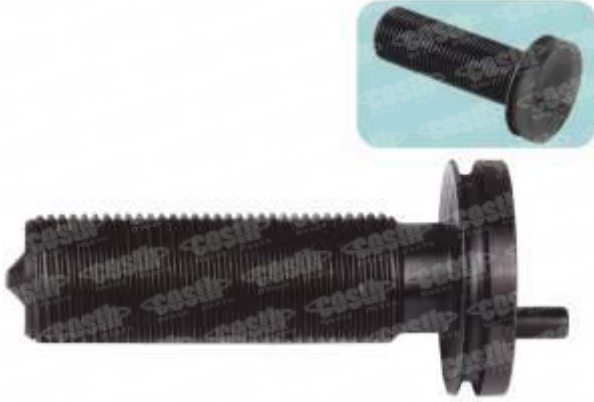

OEM NO: 12 999 678
5021 170 488

70-3179 - Pan 19-2 / 22-2

Kaliper Mil & Keçe Tamir Takımı Caliper Guides & Seals Repair Kit

70-3165 - Pan 19-1 / 22-1

Kaliper Ayar Civatası (uzun pimli) Caliper Calibration Bolt (with long pin)