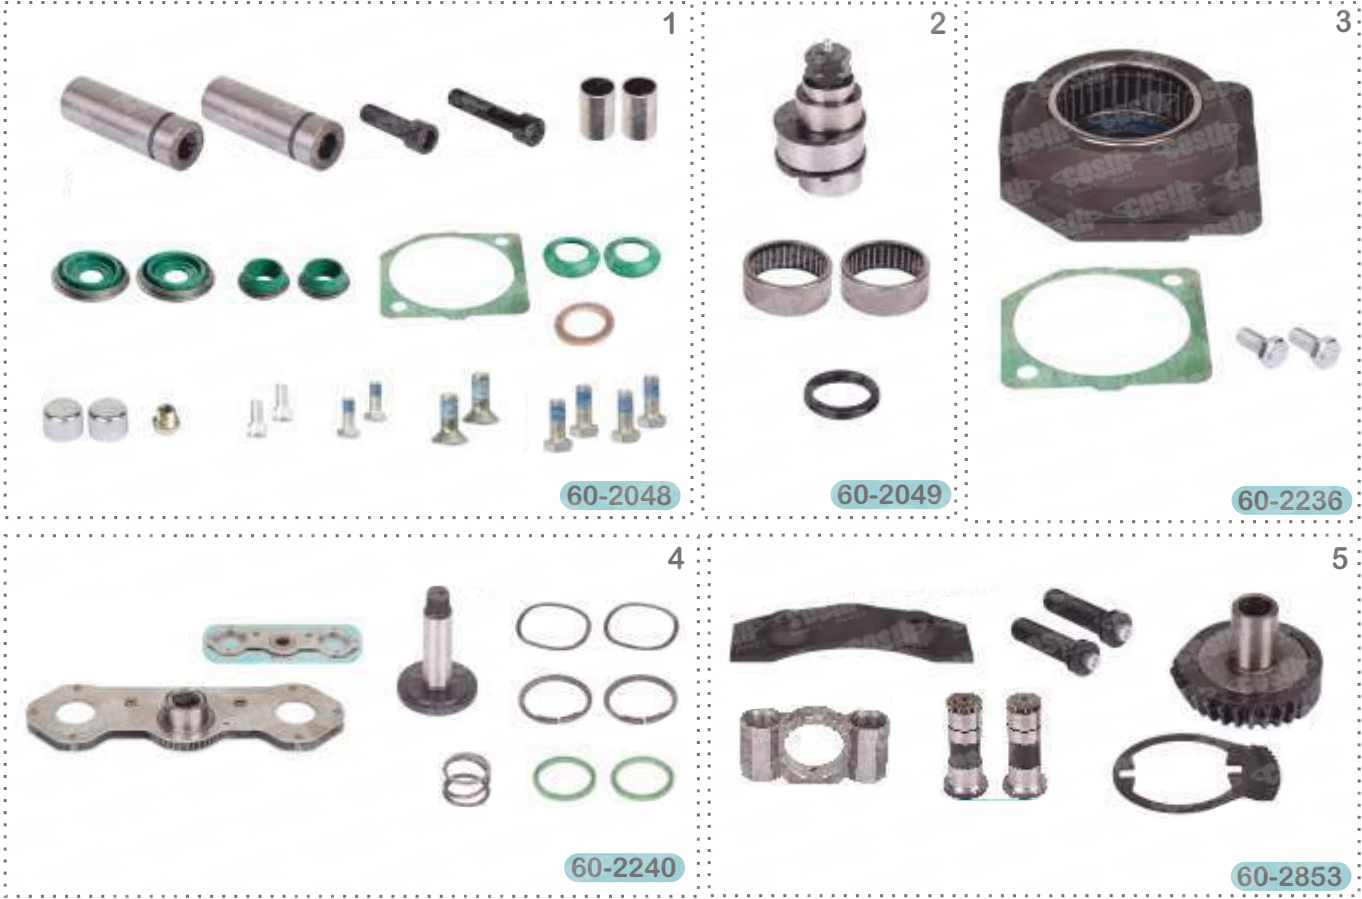

CST 2033 / DX 195 REPAIR SET (RIGHT)