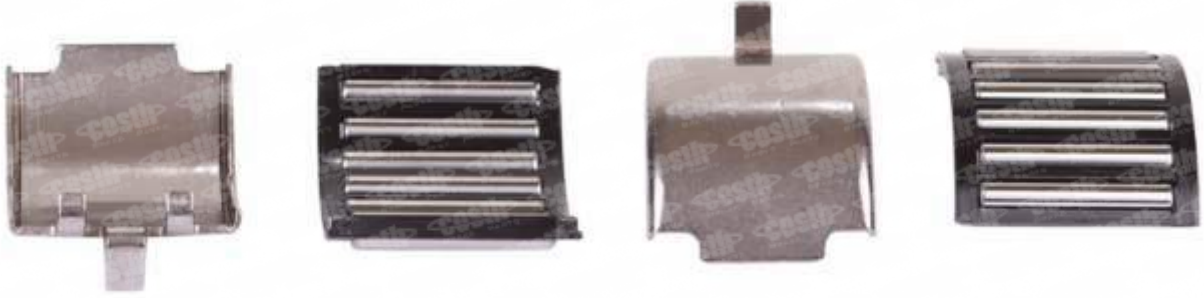

70-3134 Maxx 22 (Man-Tgx, Tgs)

Kaliper Rulmanları
Caliper Roller Bearing