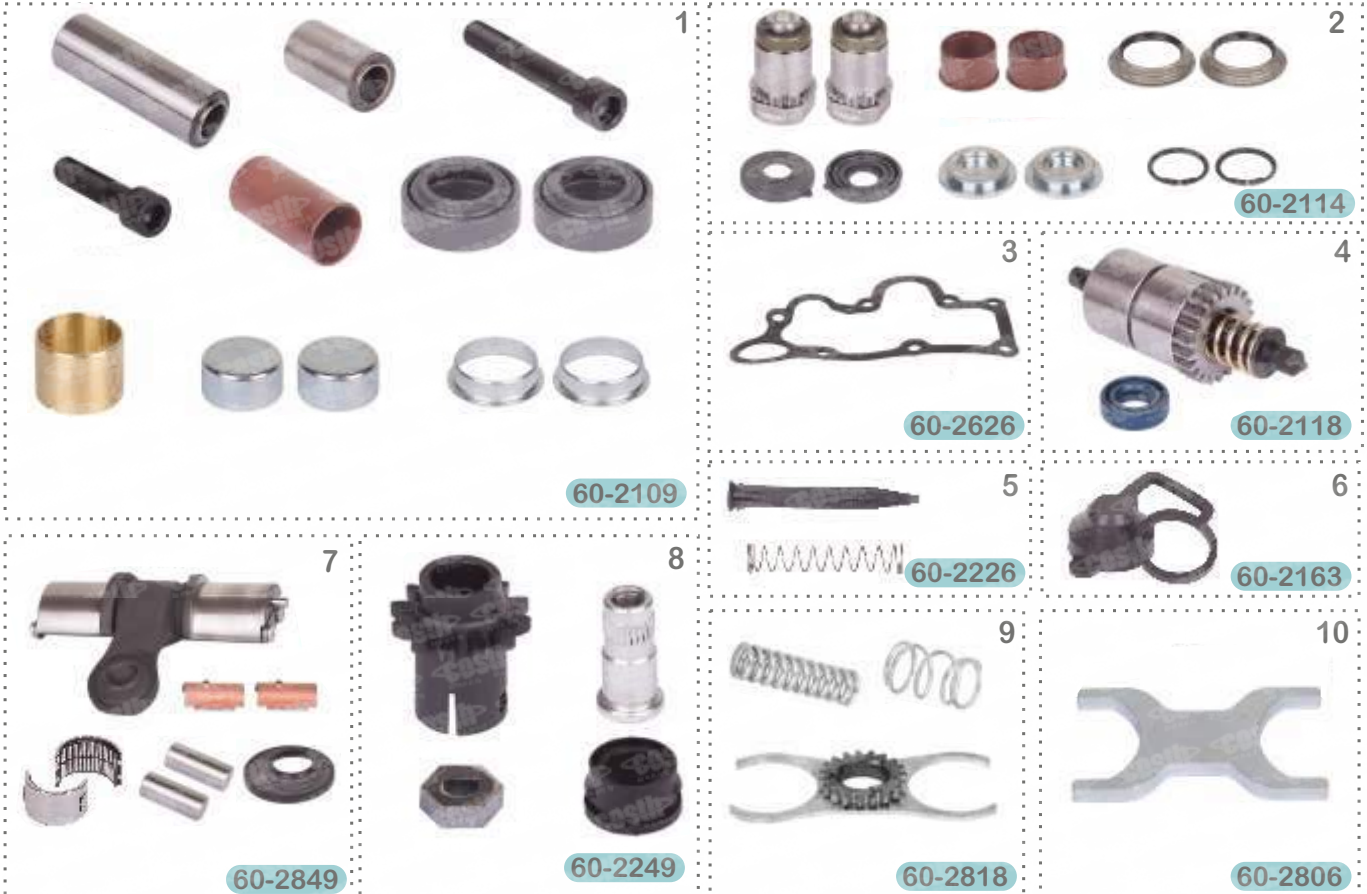

CST 2031 / C/LE DUCO REPAIR SET (RIGHT)