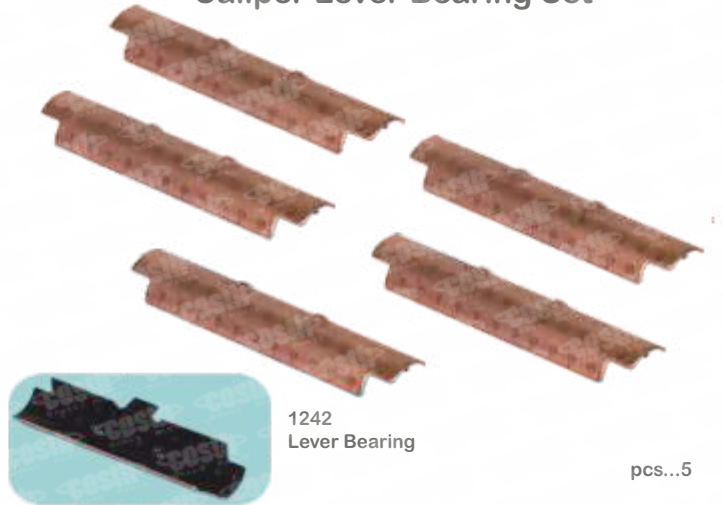

## 50-1182

Kaliper Masura Bilya İc Sac Seti  
Caliper Lever Bearing Set

SB6/SB7

1575  
Screw with  
rivet

1566  
Sensör Cover

1567  
Sensör Operating Rod

1242  
Lever Bearing

pcs...5