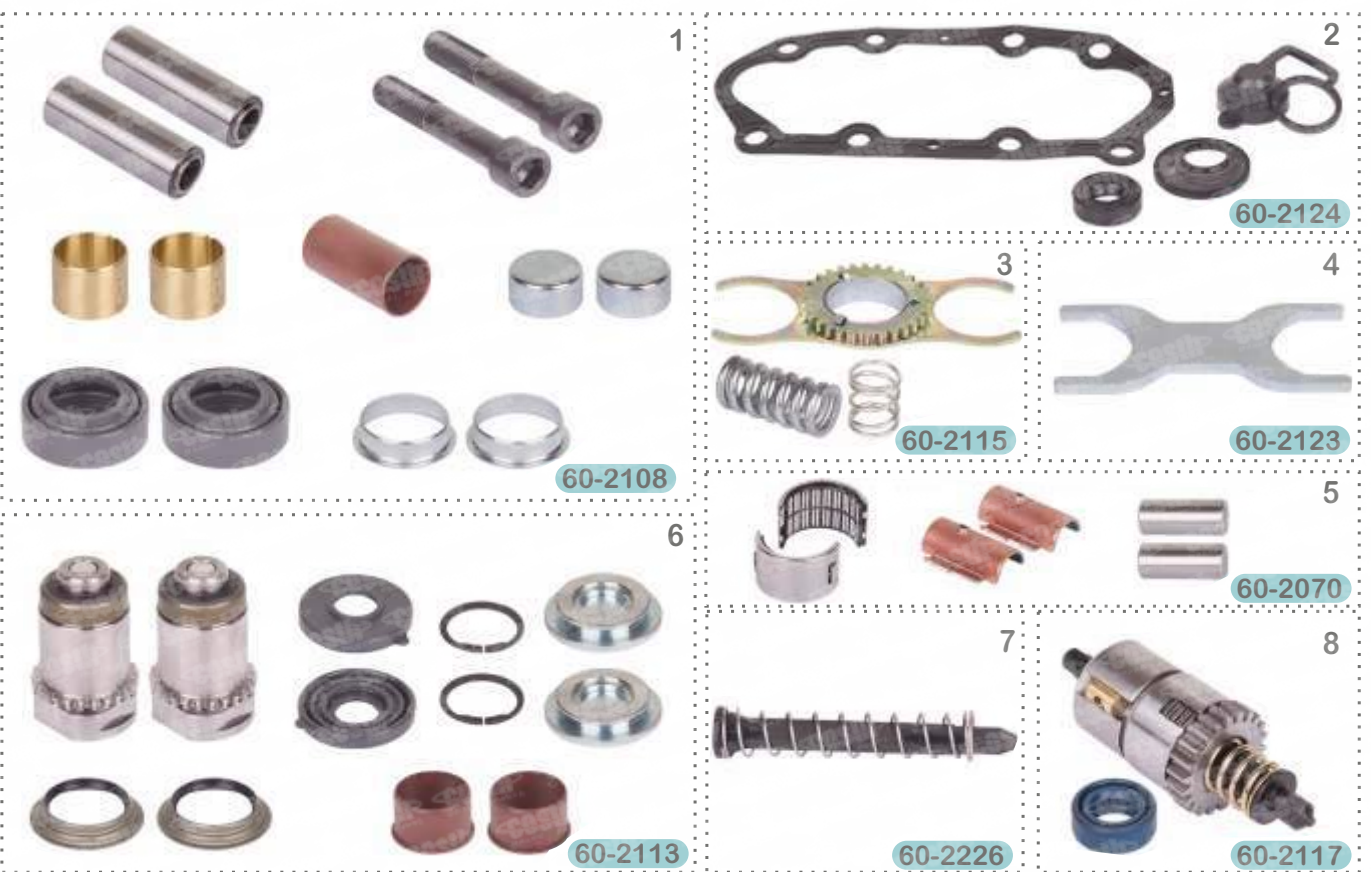

CST 2023 / VOLVO SET FRONT L